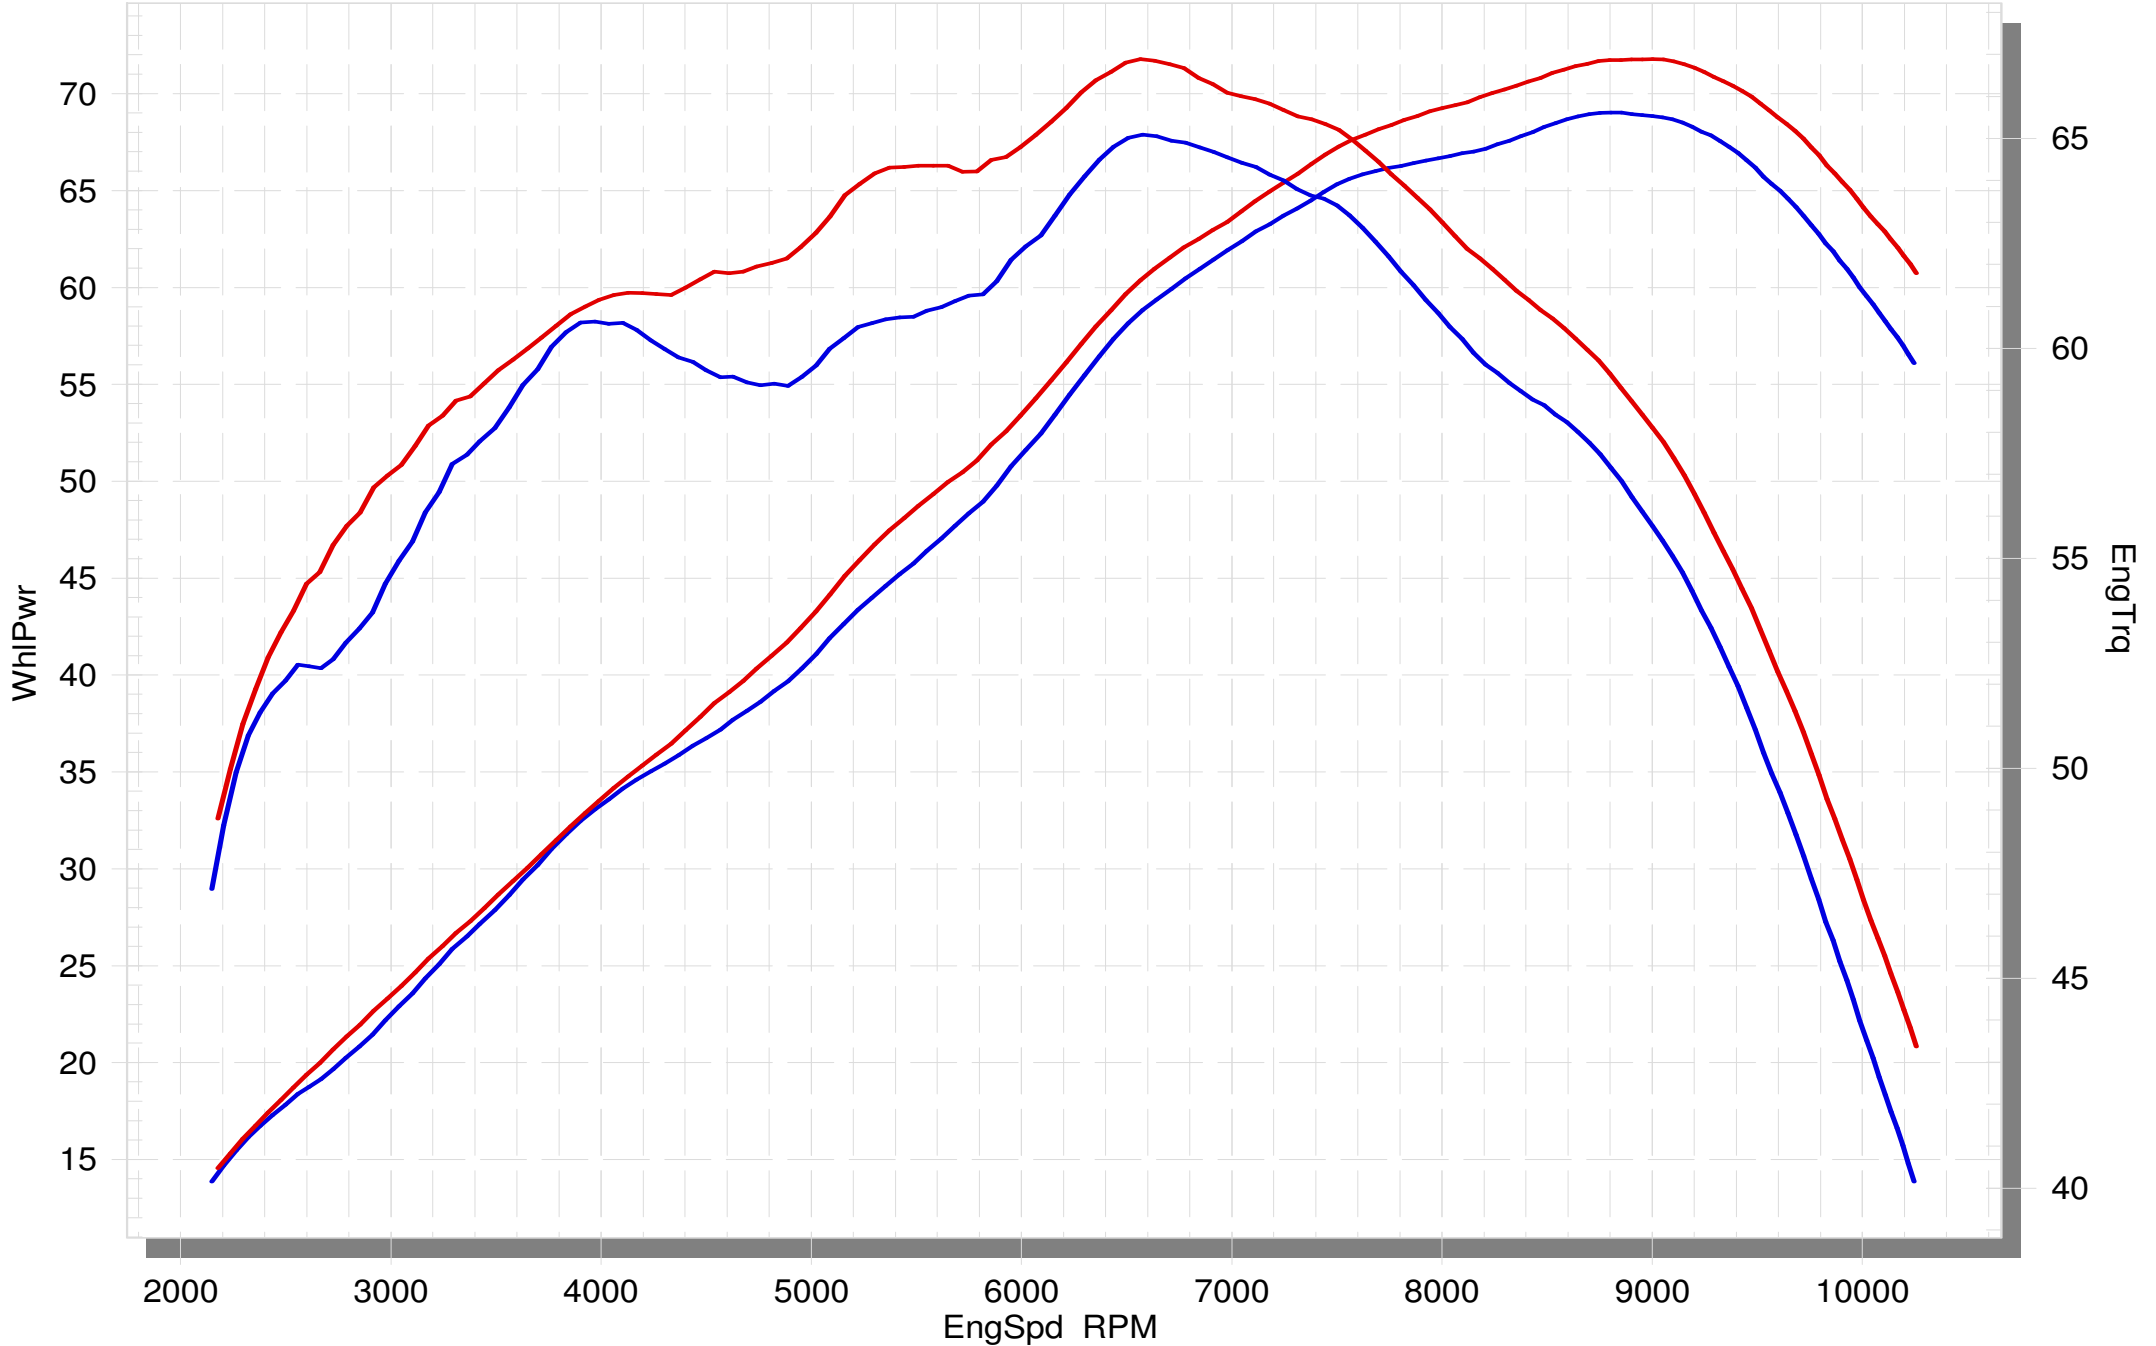

YAMAHA TRACER 700

STOCK

RACING OPEN

YAMAHA TRACER 700

STOCK

RACING EC-ECE approved